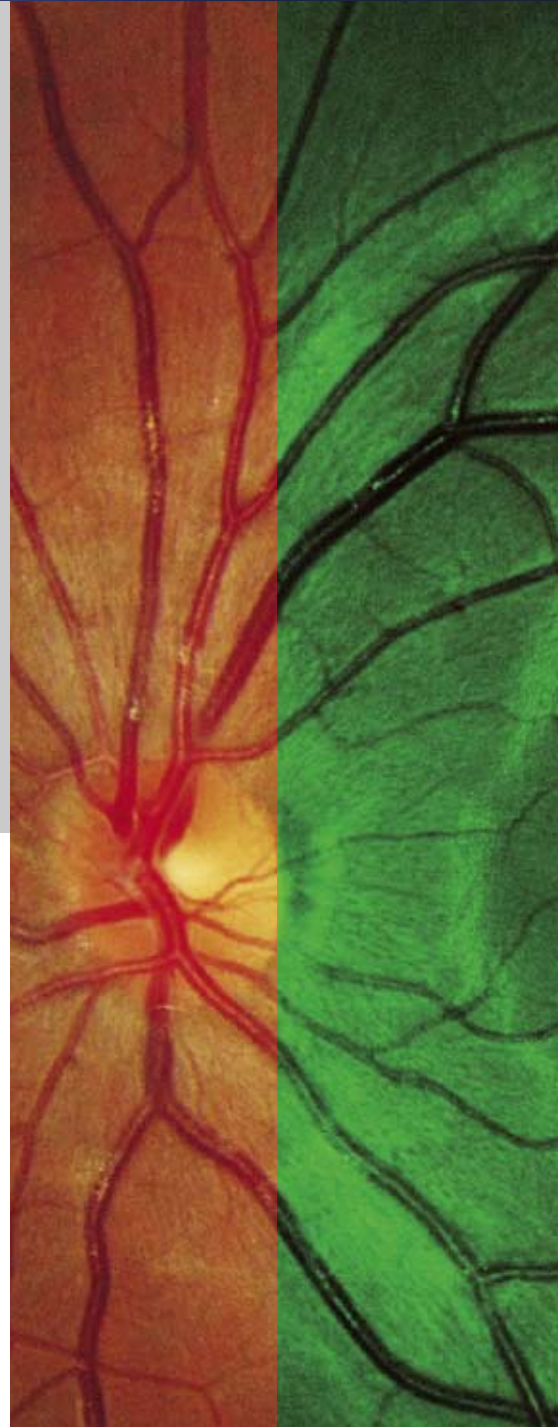

# Retinal Imaging Meets Automation

**New**

**TRC-NW8**  
Automated Non-myd Camera

**True color, true Red Free, superior resolution.  
Anyone can quickly and easily capture high quality, crisp, clear images.**

**The NEW Topcon TRC-NW8: designed for improved eyecare**

- Auto focus - auto shoot
- Superior Red Free optical filter
- Increase work flow and patient comfort
- Seamless image management networking with IMAGEnet™ and EyeRoute®