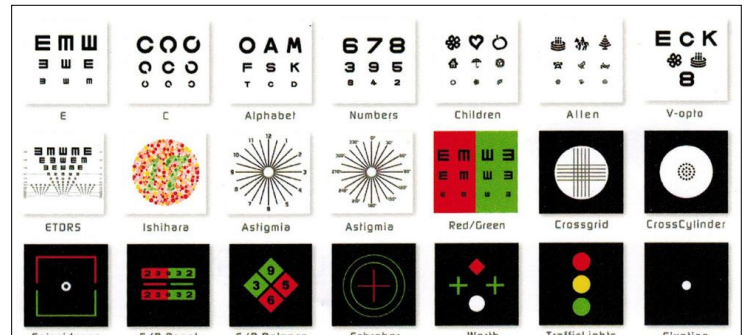

2.4G RF REMOTE